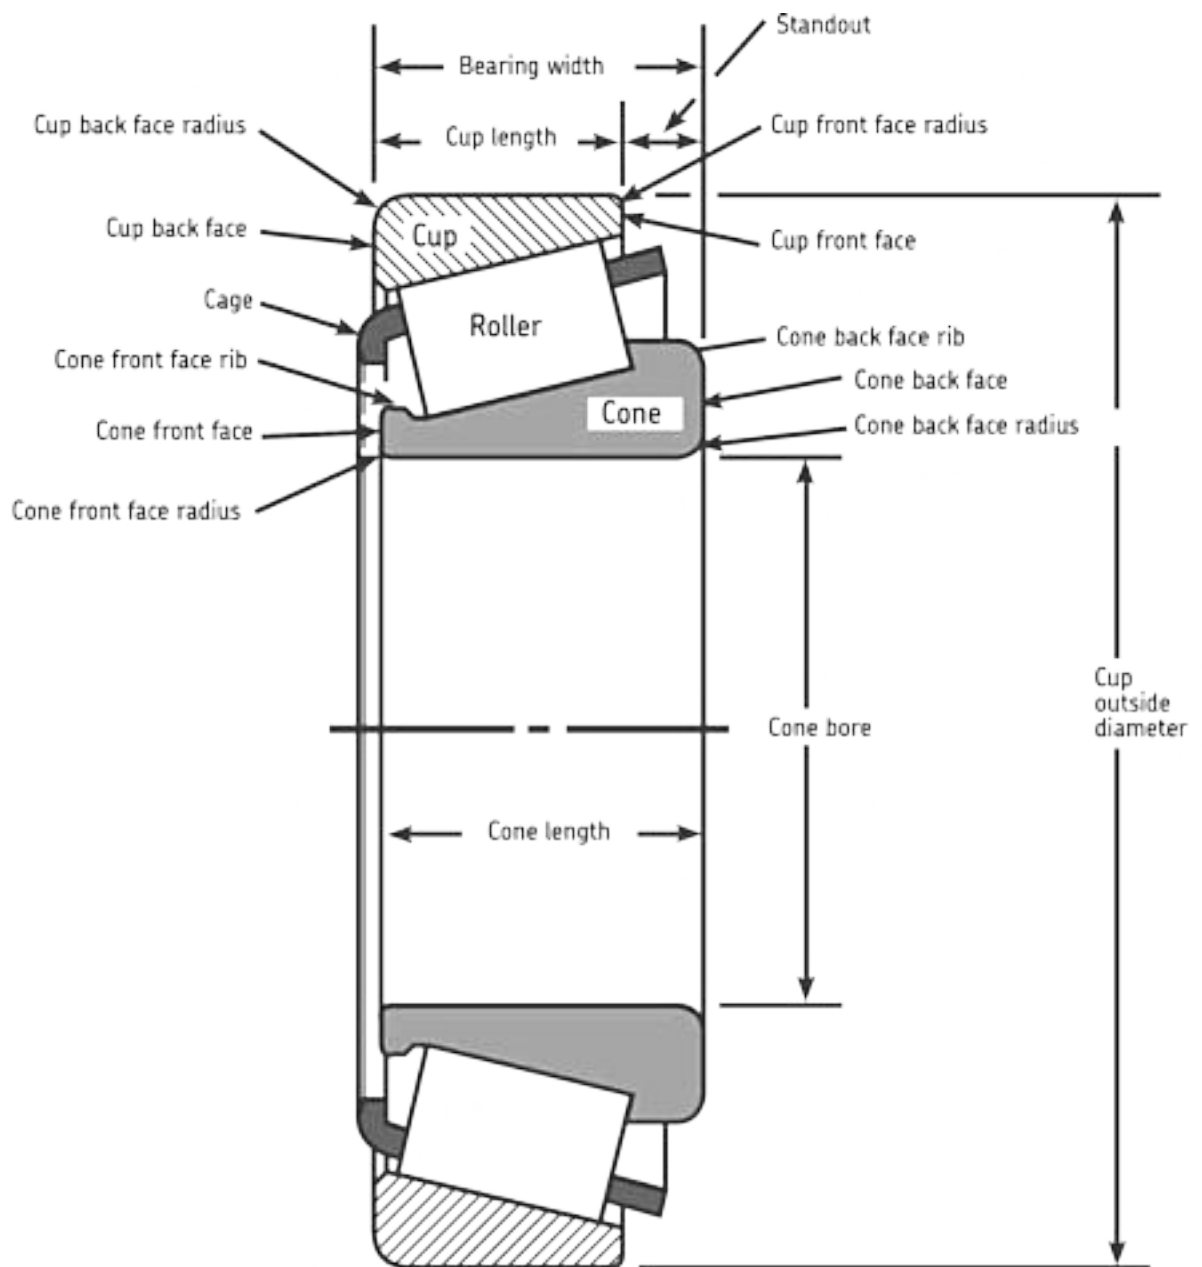

Bearing numbering system

Terminology