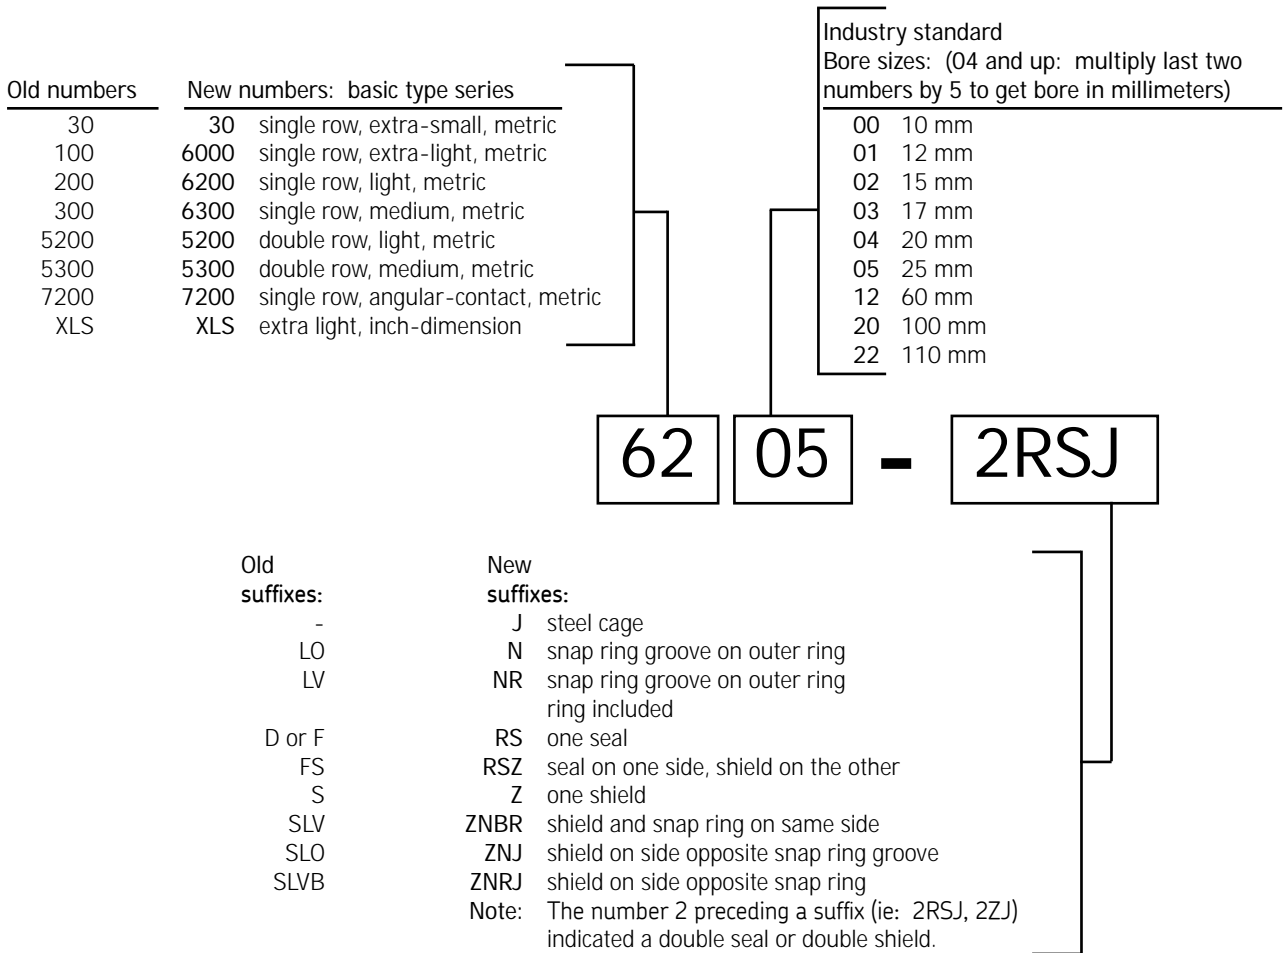

Bearing numbering system

Radial bearings