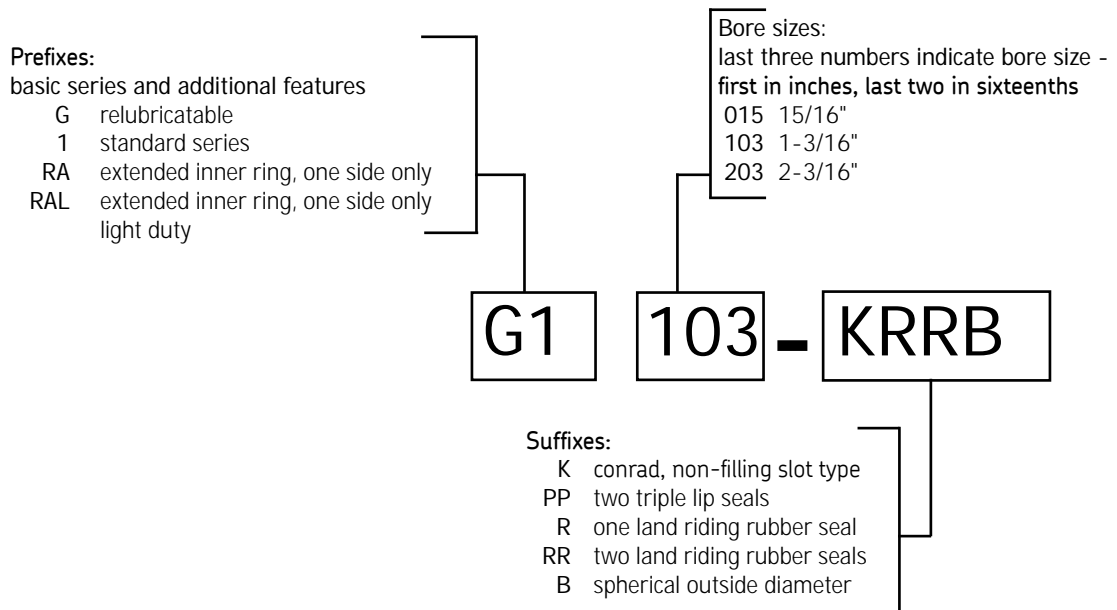

Wide inner ring bearings